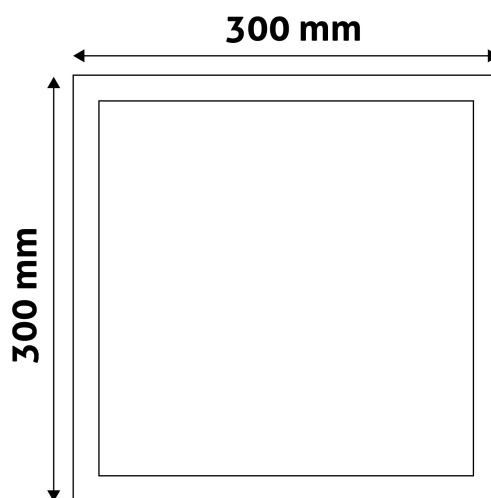

PRODUCT SIZE

Width: 300mm
 Height: 31.5mm

CARDBOARD BOX

EAN: 5999097913162
 Packaging: 1/b 20/c 240/p
 Dimensions: 303mm x 303mm x 30mm
 Net weight: 675g
 Gross weight: 795g

CARTON

EAN: 5999097913179
 Packaging: 1/b 20/c 240/p
 Dimensions: 625mm x 420mm x 325mm
 Net weight: 13.5kg
 Gross weight: 15.9kg

PALLET EXAMPLE

Height:
 Width: 120cm (std Euro pallet)
 Mepth: 80cm (std Euro pallet)
 Cartons per pallet: 12carton/pallet
 Cartons per row:
 Net weight: 162kg
 Gross weight: 190.8kg

PRODUCT PICTURE

PRODUCT OUTLINE