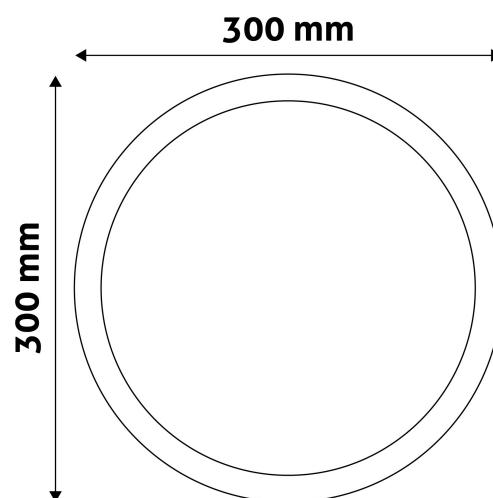

PRODUCT OUTLINE