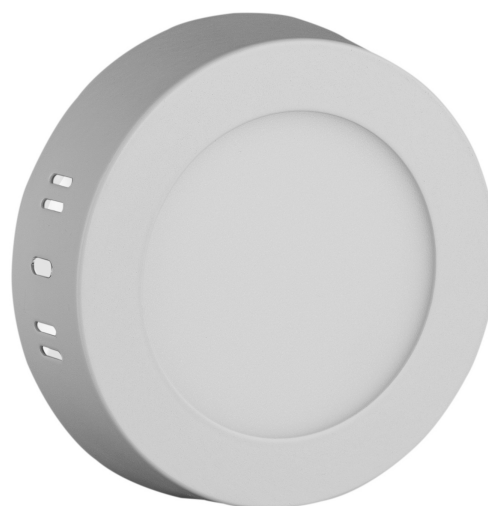

Avide LED Ceiling Lamp Surface Mounted Round ALU 6W WW 3000K

Product code: ACSMWW-R-6W-ALU
Brand link: avidelighting.com/qr/ACSMWW-R-6W-ALU
ID: AB-190518
Company name: Bramcke Hungary Kft.
Company address: Kishatár utca 17., 4031 Debrecen

Date of issue: 2024-04-16
Page: 2/3

PRODUCT SIZE

Diameter: 120mm
Height: 31.5mm

CARDBOARD BOX

EAN: 5999097912387
Packaging: 1/b 50/c 1600/p
Dimensions: 125mm x 39mm x 125mm
Net weight: 138g
Gross weight: 148g

CARTON

EAN: 5999097912394
Packaging: 1/b 50/c 1600/p
Dimensions: 645mm x 220mm x 270mm
Net weight: 6.9kg
Gross weight: 7.4kg

PALLET EXAMPLE

Height:
Width: 120cm (std Euro pallet)
Mepth: 80cm (std Euro pallet)
Cartons per pallet: 32carton/pallet
Cartons per row:
Net weight: 220.8kg
Gross weight: 236.8kg

PRODUCT PICTURE