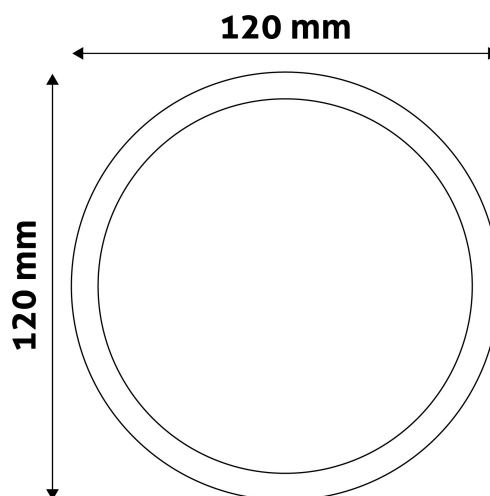

PRODUCT SIZE

Diameter: 120mm
 Height: 31.5mm

CARDBOARD BOX

EAN: 5999097912387
 Packaging: 1/b 50/c 1600/p
 Dimensions: 125mm x 39mm x 125mm
 Net weight: 138g
 Gross weight: 148g

CARTON

EAN: 5999097912394
 Packaging: 1/b 50/c 1600/p
 Dimensions: 645mm x 220mm x 270mm
 Net weight: 6.9kg
 Gross weight: 7.4kg

PALLET EXAMPLE

Height:
 Width: 120cm (std Euro pallet)
 Mepth: 80cm (std Euro pallet)
 Cartons per pallet: 32carton/pallet
 Cartons per row:
 Net weight: 220.8kg
 Gross weight: 236.8kg

PRODUCT PICTURE

PRODUCT OUTLINE