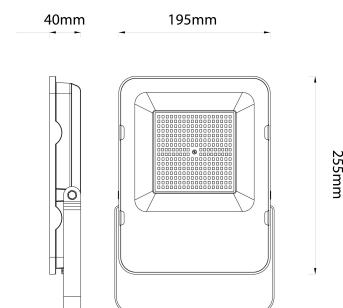

PRODUCT OUTLINE