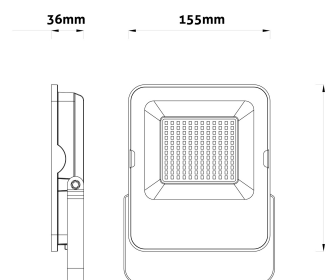

PRODUCT OUTLINE