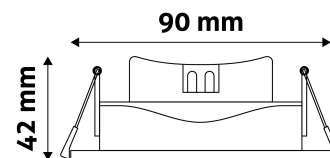

PRODUCT OUTLINE