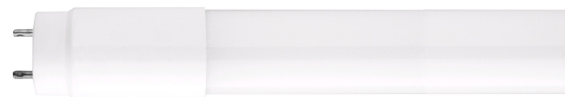

Avide LED Glass Tube 9W G13 600mm NW 4000K Papertube 120lm/W

Product code: AB600T8-9W-NW-GL-IL-1
Brand link: avidelighting.com/qr/AB600T8-9W-NW-GL-IL-1
ID: AB-190518
Company name: Bramcke Hungary Kft.
Company address: Kishatár utca 17., 4031 Debrecen

Date of issue: 2024-04-16

Page: 1/3

SPECIFICATIONS

EAN code: 5999097925721
Warranty:
Working temperature: -20 - +40°C
Packaging: 1/b 25/c 1000/p
Certifications: CE

PRODUCT PICTURE

TECHNICAL DETAILS

Wattage: 9W
Voltage: 180-265V
Beam angle: 240°
Dimmability: No
Lumen output: 1 080lm
Color temperature: 4 000K
Lifetime: 25 000h
Energy class: A+
Type of LED: SMD
IP standard: IP20