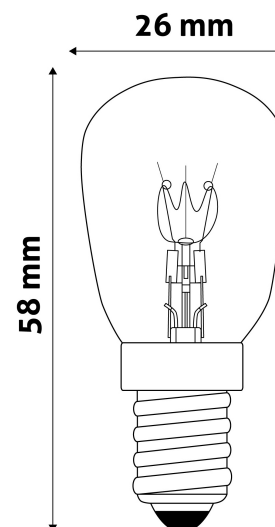

PRODUCT OUTLINE