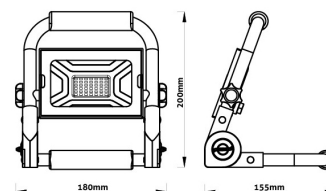

PRODUCT OUTLINE