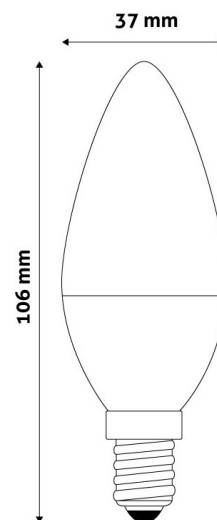

PRODUCT SIZE

Diameter: 37mm
Height: 106mm

CARDBOARD BOX

EAN: 5999097918068
Packaging: 1/b 50/c 1200/p
Dimensions: 180mm x 180mm x 60mm
Net weight: 29.5g
Gross weight: 67g

CARTON

EAN: 5999097918075
Packaging: 1/b 50/c 1200/p
Dimensions: 430mm x 200mm x 800mm
Net weight: 1.475kg
Gross weight: 3.35kg

PALLET EXAMPLE

Height:
Width: 120cm (std Euro pallet)
Mepth: 80cm (std Euro pallet)
Cartons per pallet: 24carton/pallet
Cartons per row:
Net weight: 35.4kg
Gross weight: 80.4kg

PRODUCT PICTURE

PRODUCT OUTLINE